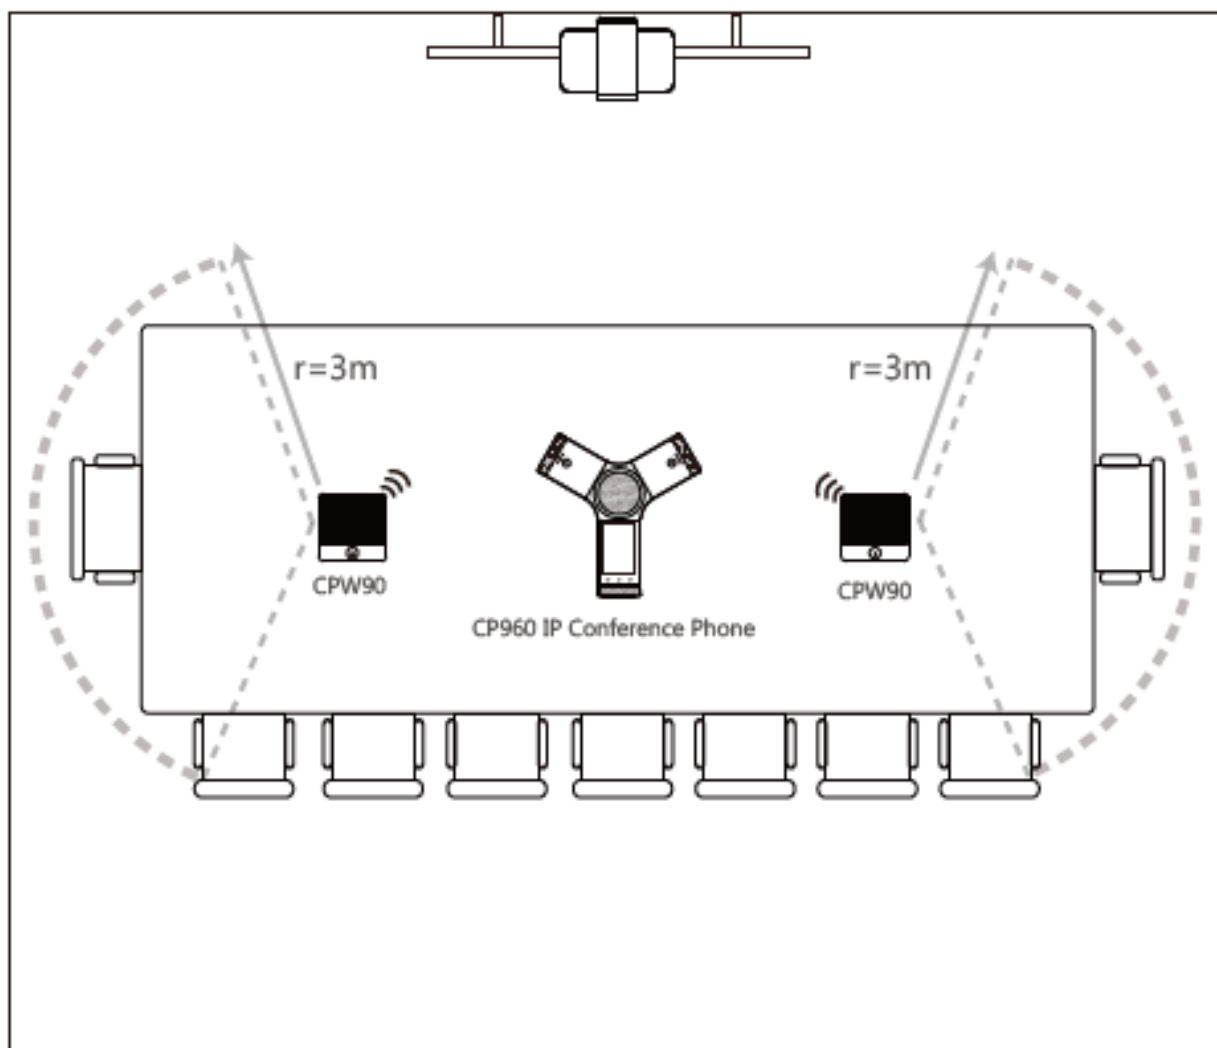

Yealink CPW90 Datasheet

CP Wireless Expansion Mic CPW90

The Yealink CPW90 is a CP Wireless Expansion Mic that works as an audio input device for the Yealink CP960 conference phone. It features superior audio technology and supports 360-degree voice pickup range at a radius of up to 10 feet (3 meters) without any wiring troubles. Capacitive mute touchpad plus place-and-charge charger cradle round out its user-friendly features, making Yealink CP Phone Wireless Expansion Mic CPW90 ease of use and being an ideal choice for organizations who need optimal microphone placement and wider room coverage.

Wireless
Micpod

Place-and-Charge
Charge Cradle

Specifications

Specifications	Description
Features	<ul style="list-style-type: none"> • Optima HD voice • Full duplex technology • Muting the microphone with touchpad • 10-foot (3-meter) 360° voice pickup • Distance between CP960 and CPW90: 20 meters • 800 mAh battery capacity • 19-hour talking time • 11-day standby time
Physical Feature	<ul style="list-style-type: none"> • Dimension (W x D x H): <ul style="list-style-type: none"> -Microphone: 85.98 mm x 85.98 mm x 16.35 mm -Charge Cradle: 190 mm x 86 mm x 25.5 mm • Operating humidity: 10-90% • Storage temperature: 0 to 40°C (+32 to 104°F)
DECT	<ul style="list-style-type: none"> • Frequency bands: <ul style="list-style-type: none"> 1880 – 1900 MHz (Europe), 1920 – 1930 MHz (US)
Package Content	<ul style="list-style-type: none"> • 2 x CP Wireless Expansion Microphone • Charger Cradle • 0.3 m Micro USB Cable

	<ul style="list-style-type: none"> • Quick Start Guide
Package Features	<ul style="list-style-type: none"> • Qty/CTN: 20 PCS • N.W/CTN: 12.2 kg • G.W/CTN: 12.8 kg • Giftbox size: 242 mm x 102 mm x 46 mm • Carton meas: 500 mm x 220 mm x 256 mm
Compliance	    REACH ISO 9001